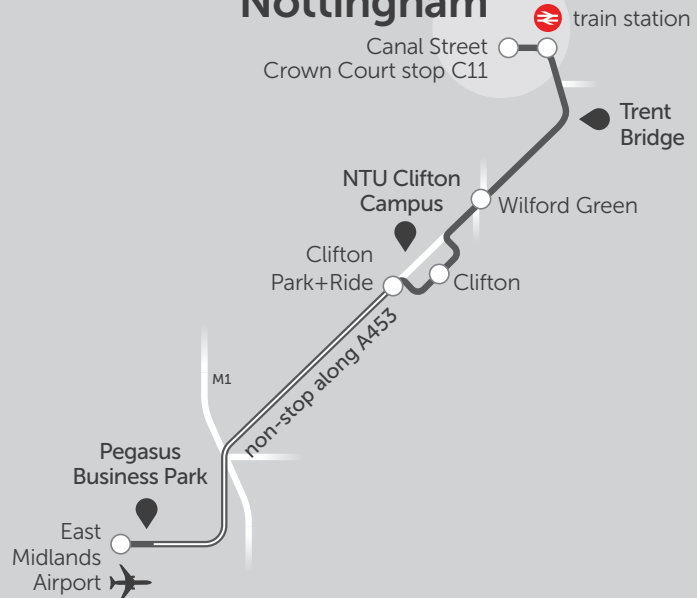

Nottingham